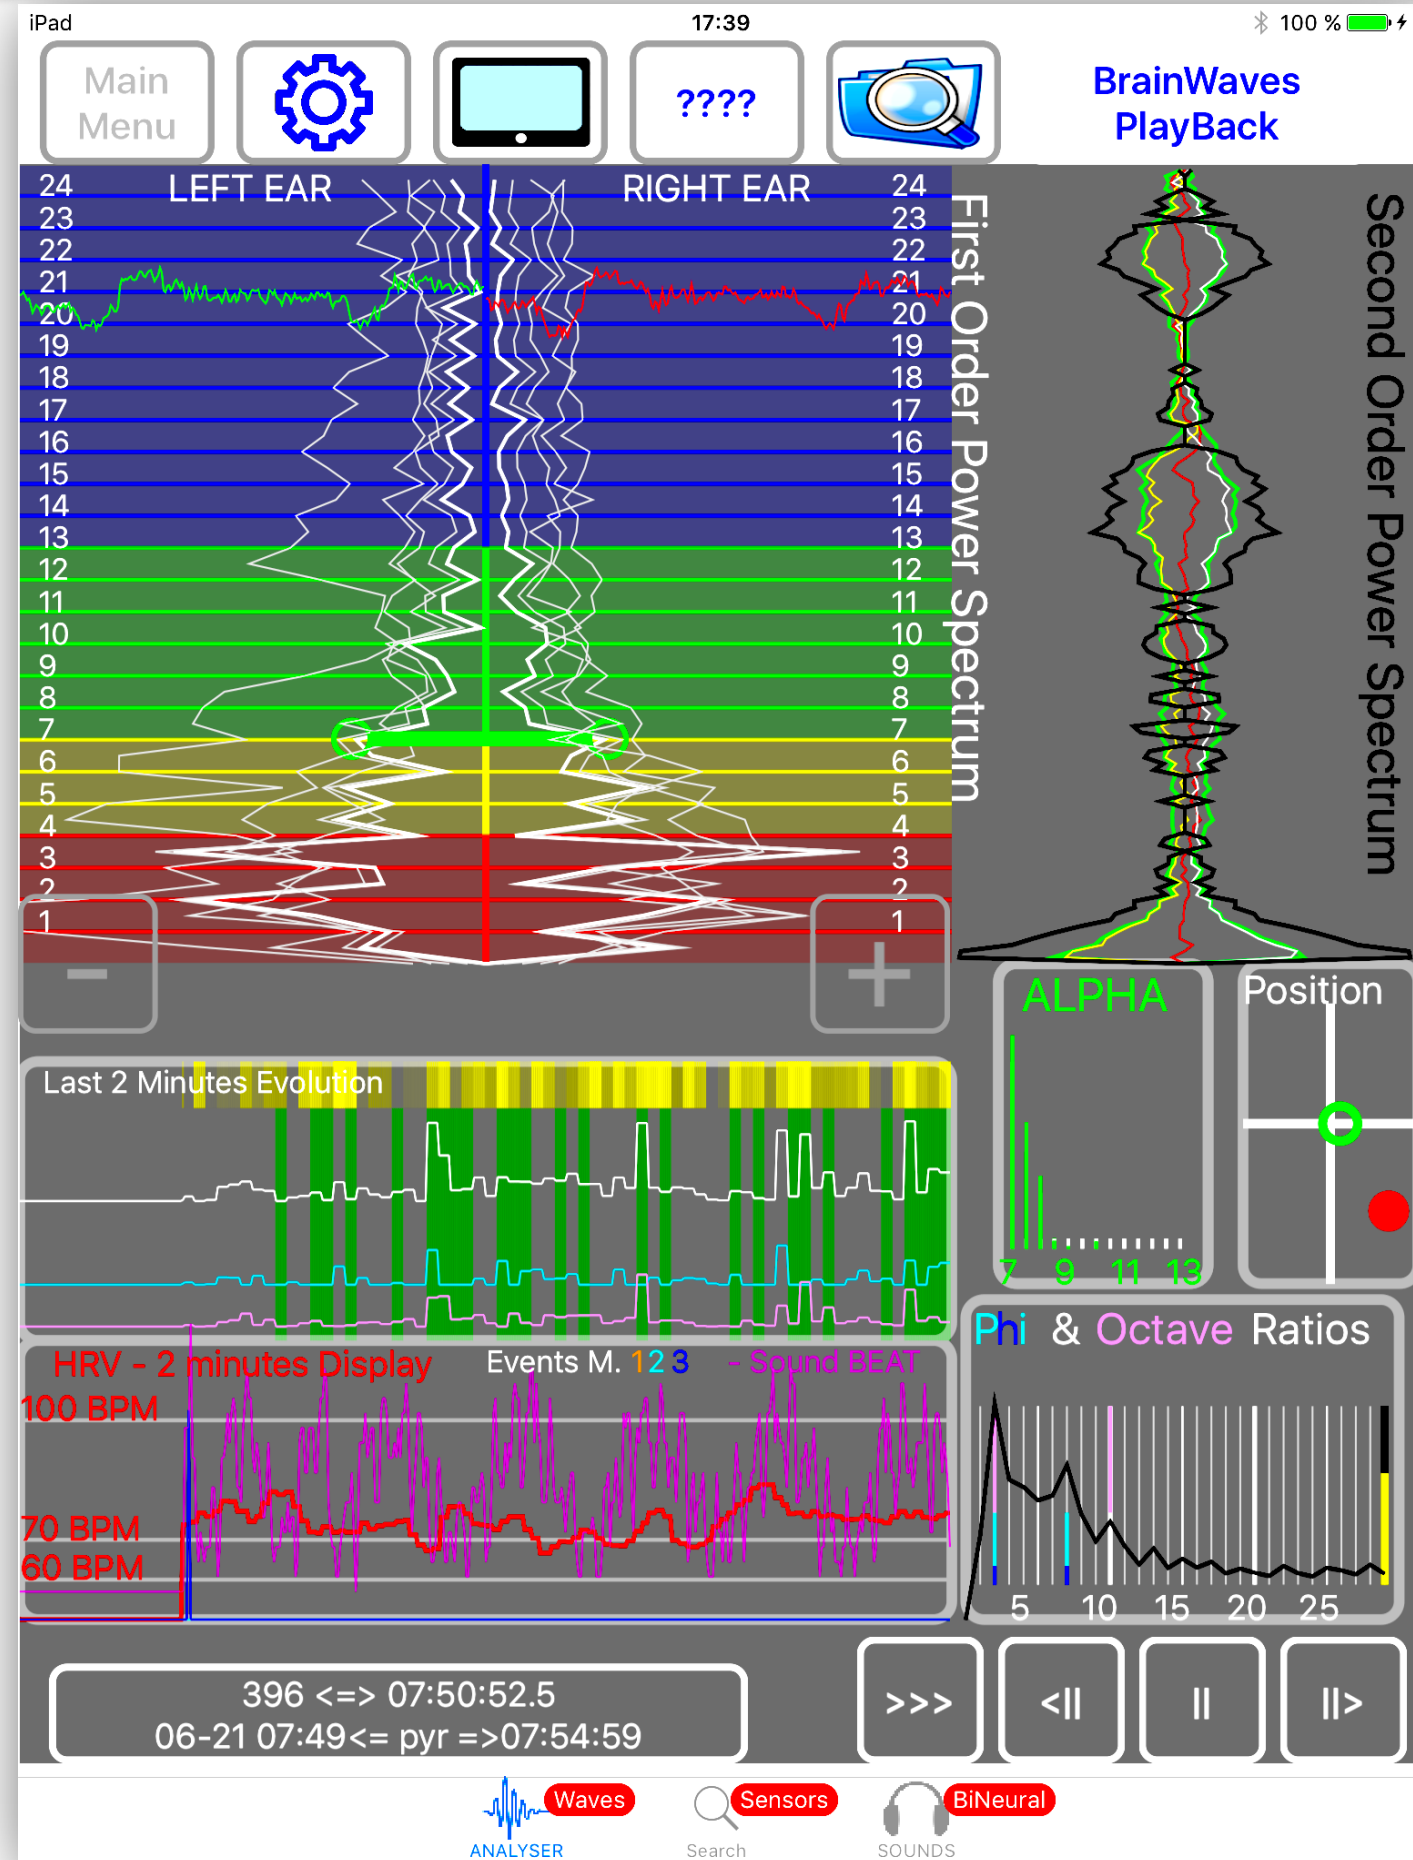

Brain Waves Analyser

Files Manager
(to PlayBack a recording)

File Name	File Size
2017-06-21 07:49 pyr	8.5 MB
2017-06-20 07:53 pyrsnd	10.4 MB
2017-06-19 07:52 tsst	2.2 MB
2017-06-19 07:51 tst	0.3 MB
2017-06-19 07:37 pyrsnd	9.7 MB
2017-06-18 07:57 pyr snds	11.2 MB
2017-06-16 08:50 TESTING	1.8 MB
2017-06-16 07:34 pyrsndpol	12.5 MB
2017-06-15 08:41 pyrsndlow	11.3 MB
2017-06-14 15:02 tryy	0.4 MB